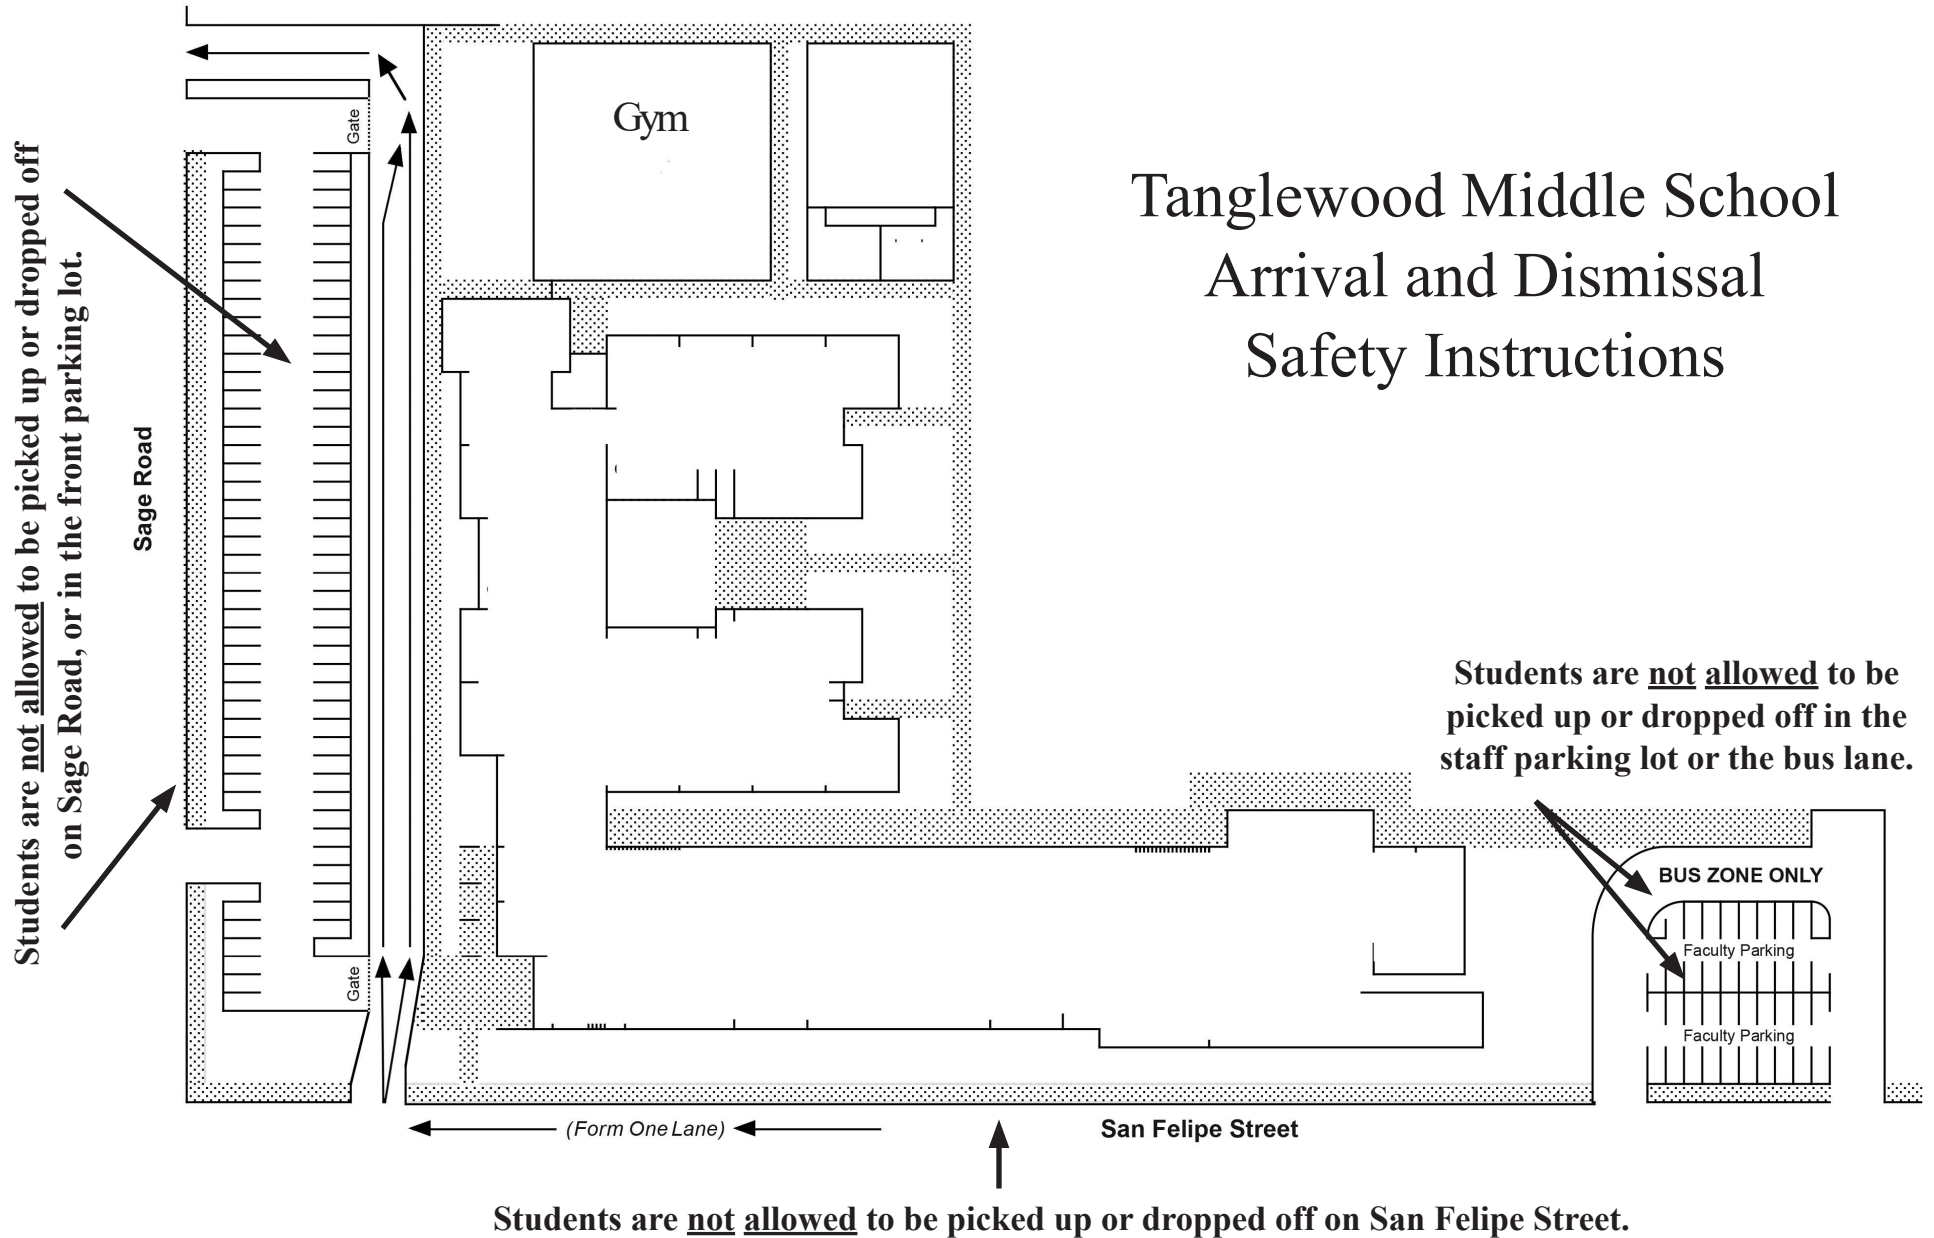

Tanglewood Middle School Arrival and Dismissal Safety Instructions

CAR DROP-OFF AND PICK-UP: Form one (1) line on San Felipe. Please enter the driveway in the front of the school *slowly* and form two (2) lines. Please pull up as far as you can in the carpool lane. Do not block the crosswalks or sidewalks.