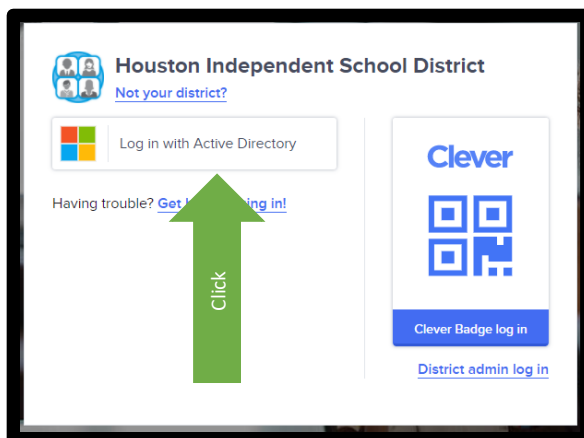

STEP 1: Open Chrome

STEP 2: Go to houstonisd.org/hub

STEP 3: Type in your username and password

Username: student\SID#; example: student\S1234567
Password: your child's birthday; mmddaaaa;
example: 05242009

STEP 4: Click on Digital Resources

STEP 5: Click on Login with Active Directory

STEP 6: Scroll Down to Language Arts to Find Imagine Language and Literacy (or Math for Imagine Math) *Your Icon maybe a different picture but it will say Imagine Language and Literacy.**