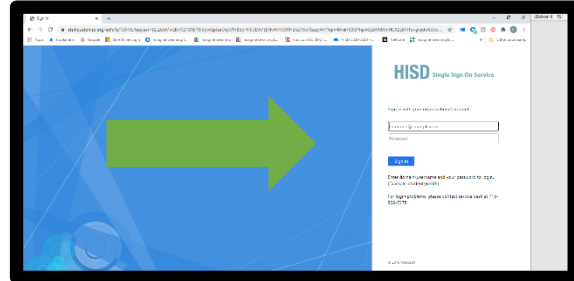

STEP 1: Open Chrome

STEP 2: Go to houstonisd.org/hub

STEP 3: Type in your username and password

Username: student\SID#; example: student\S1234567
Password: your child's birthday; mmddaaaa;
example: 05242009