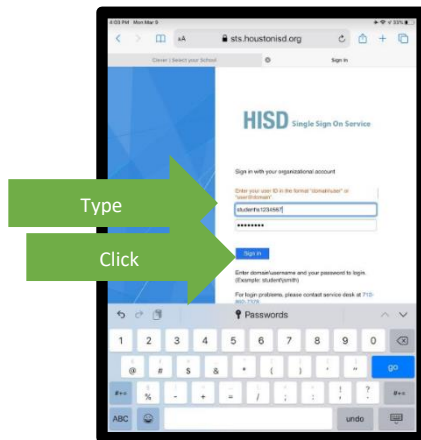

STEP 1: Open Chrome

STEP 2: Go to houstonisd.org/hub

STEP 3: Type in your username and password

Username: student\SID#; example: student\S1234567
Password: your child's birthday; mmddaaaa;
example: 05242009

STEP 4: Click on Digital Resources

STEP 5: Click on Login with Active Directory

STEP 6: Scroll Down to Language Arts to Find Imagine Language and Literacy (or Math for Imagine Math) *Your Icon maybe a different picture but it will say Imagine Language and Literacy.**